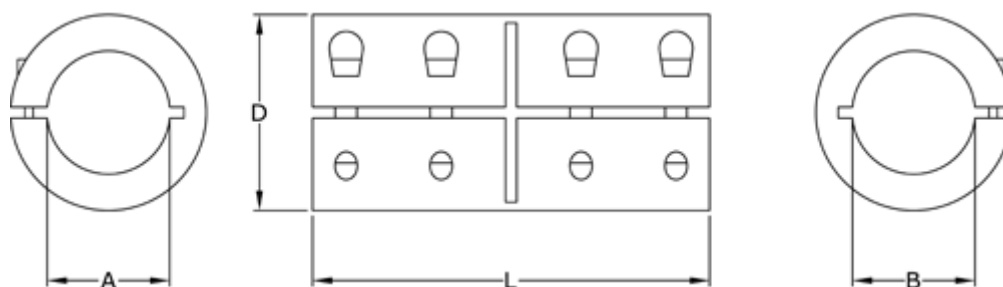

Data Sheet

Article number: 3323046501014

Description: Rigid coupling size 14 bore 14/14 mm
One piece clamp, steel

Measures

A = 14
B = 14
D = 34
L = 50
Screw = M5x16